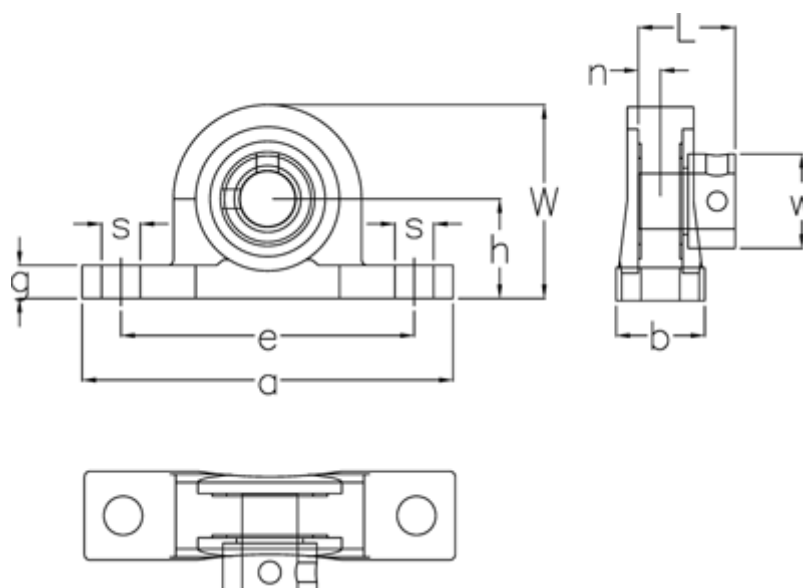

Data Sheet

Article number: 5425058000

Description: Pillow block UP000 LDK f/shaft dia.10 mm
Housing Alu, bearing steel, extra narrow

Measures

a	= 67	Housing	= P000
b	= 16	L	= 17.5
Bearing	= U000	Nominal drive	= 4
Bolt size	= M6	s	= 7
d	= 10	W	= 35
e	= 53	w	= 17
g	= 6	Weight	= 0.08
h	= 18		